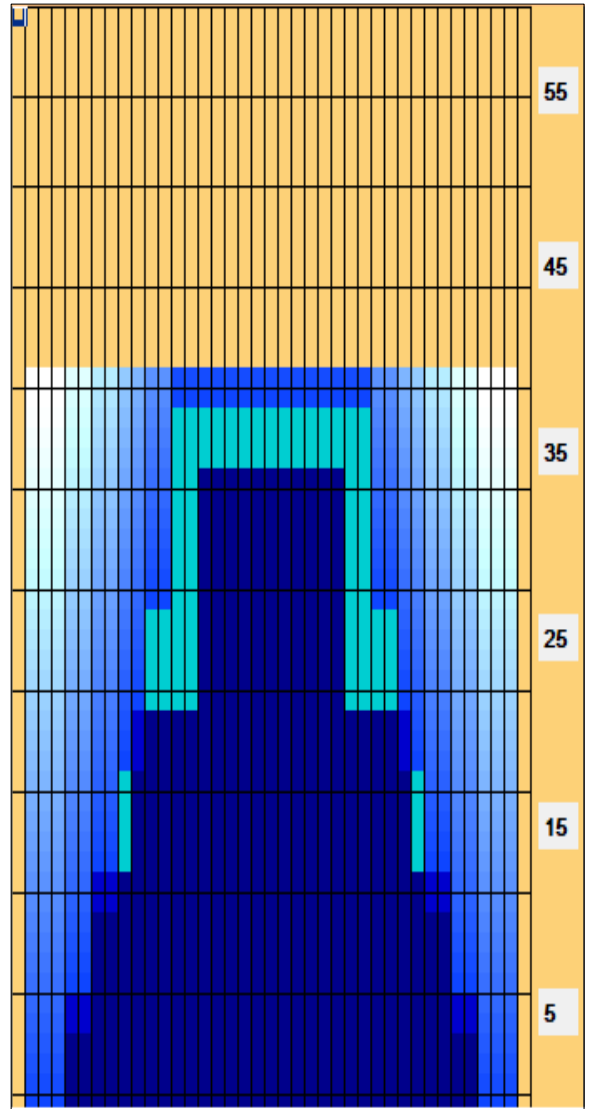

JBC新人戦

Oil Pattern Distance:	41 Feet	Reverse Brush Drop:	41 Feet	Oil Per Board:	50 uL
Forward Oil Total:	23.85 mL	Reverse Oil Total:	14.05 mL	Volume Oil Total:	37.9 mL
Forward Boards Crossed:	477 Boards	Reverse Boards Crossed:	281 Boards	Total Boards Crossed:	758 Boards

	Start	Stop	Loads	Speed	Crossed	Start	End	Feet	T.Oil
1	2L	2R	4	10	148	0.0	4.2	4.2	7400
2	5L	5R	2	14	62	4.2	8.1	3.9	3100
3	7L	7R	3	14	81	8.1	14.0	5.9	4050
4	9L	9R	3	18	69	14.0	21.6	7.6	3450
5	11L	11R	3	18	57	21.6	29.2	7.6	2850
6	13L	13R	4	18	60	29.2	39.4	10.2	3000
7	2L	2R	0	22	0	39.4	41.0	1.6	0

Conditioner:
Type In or Select One

TransferType:
Type In or Select One

- Forward
- Reverse
- Combined
- Buff

Navigation: Forward Reverse More

	Start	Stop	Loads	Speed	Crossed	Start	End	Feet	T.Oil
1	2L	2R	0	30	0	41.0	36.0	-5.0	0
2	15L	15R	4	22	44	36.0	23.6	-12.4	2200
3	10L	10R	3	18	63	23.6	16.0	-7.6	3150
4	7L	7R	3	14	81	16.0	10.1	-5.9	4050
5	5L	5R	3	14	93	10.1	4.2	-5.9	4650
6	2L	2R	0	14	0	4.2	0.0	-4.2	0

Navigation: Forward Reverse More

使用オイル：アイス

Item	3L-7L:18L-18R	8L-12L:18L-18R	13L-17L:18L-18R	18L-18R:17R-13R	18L-18R:12R-8R	18L-18R:7R-3R
Description	Outside Track:Middle	Middle Track:Middle	Inside Track:Middle	Middle: Inside Track	Middle:Middle Track	Middle:Outside Track
Track Zone Ratio	3.9	1.57	1.05	1.05	1.57	3.9